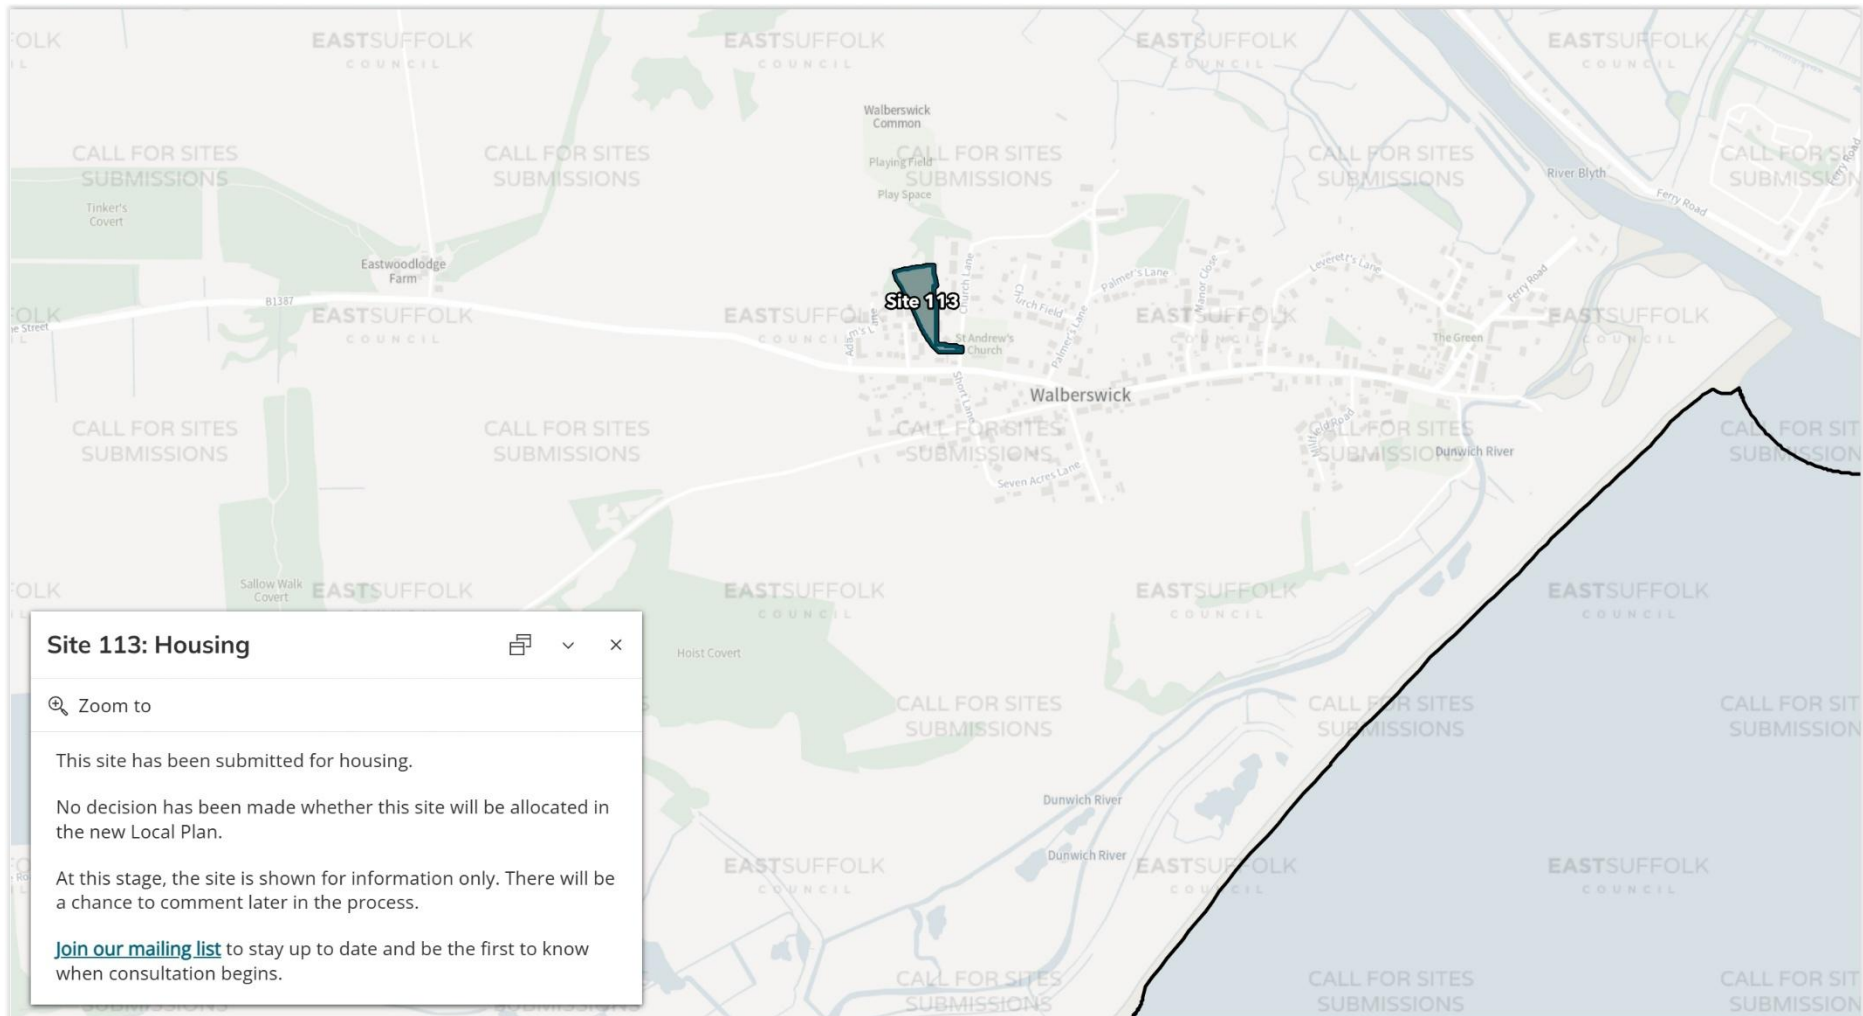

East Suffolk Council - New Local Plan – Call In For Sites – 2026

Site 113: Housing 📄 ▼ ✕

🔍 Zoom to

This site has been submitted for housing.

No decision has been made whether this site will be allocated in the new Local Plan.